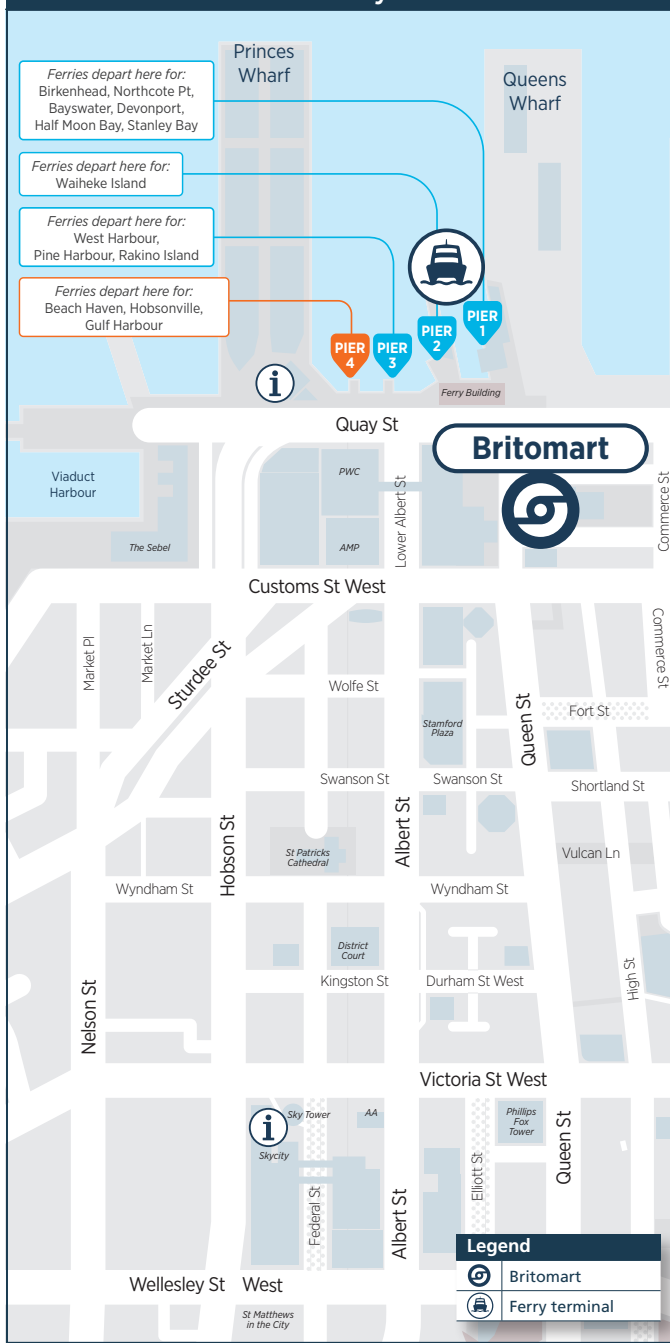

Downtown Ferry Terminal

Public Holidays

No service.

Christmas and New Year